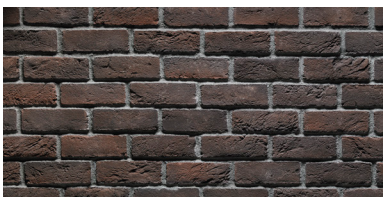

Brick: **Handmade Brick Rustic Manor**