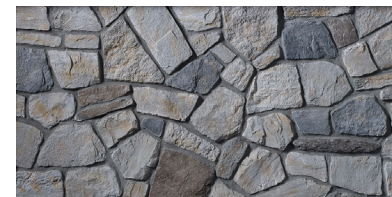

Roof Shingles: **Shakewood**

Barrel Tile Roofing: **Barcelona 900- Buckskin**

Flat Tile Roofing: **Saxony 900- Dark Charcoal**

Stone: **Southern LedgeStone Echo Ridge**

Brick: **Used Brick Antique Red**

Decorative Brackets: **Sealskin SW7675**