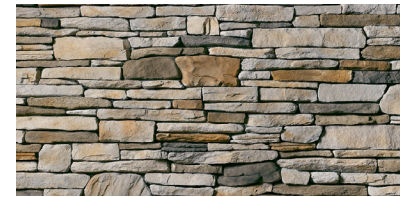

Stone: **Southern LedgeStone Aspen**