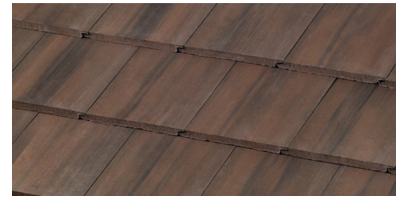

# CALATLANTIC HOMES<sup>SM</sup>

Base Stucco: **Rookwood Amber SW2817**

Roof Shingles: **Barkwood**

Barrel Tile Roofing: **Barcelona 900- New Southern Blend**

Flat Tile Roofing: **Saxony 900- Chestnut Burnt**