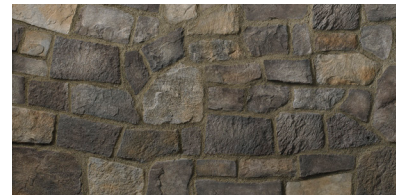

Stone: **Ancient Villa LedgeStone Umber Creek**