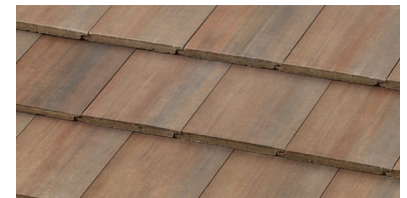

Fascia & Soffit: **White**

Brick: **Used Brick High Desert**

Decorative Brackets: **Black Bean SW6006**

Columns: **Believable Buff SW6120**

Roof Shingles: **Barkwood**

Barrel Tile Roofing: **Barcelona 900- Khaki Blend**