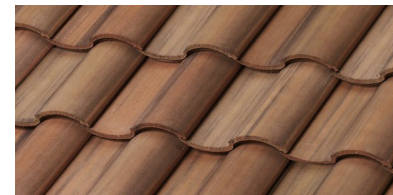

Roof Shingles: **Hickory**

Barrel Tile Roofing: **Barcelona 900- New Southern Blend**

Flat Tile Roofing: **Saxony 900- Hickory**

Stone: **Country LedgeStone Chardonnay**

Fascia & Soffit: **White**

Brick: **Handmade Brick Moroccan Sand**